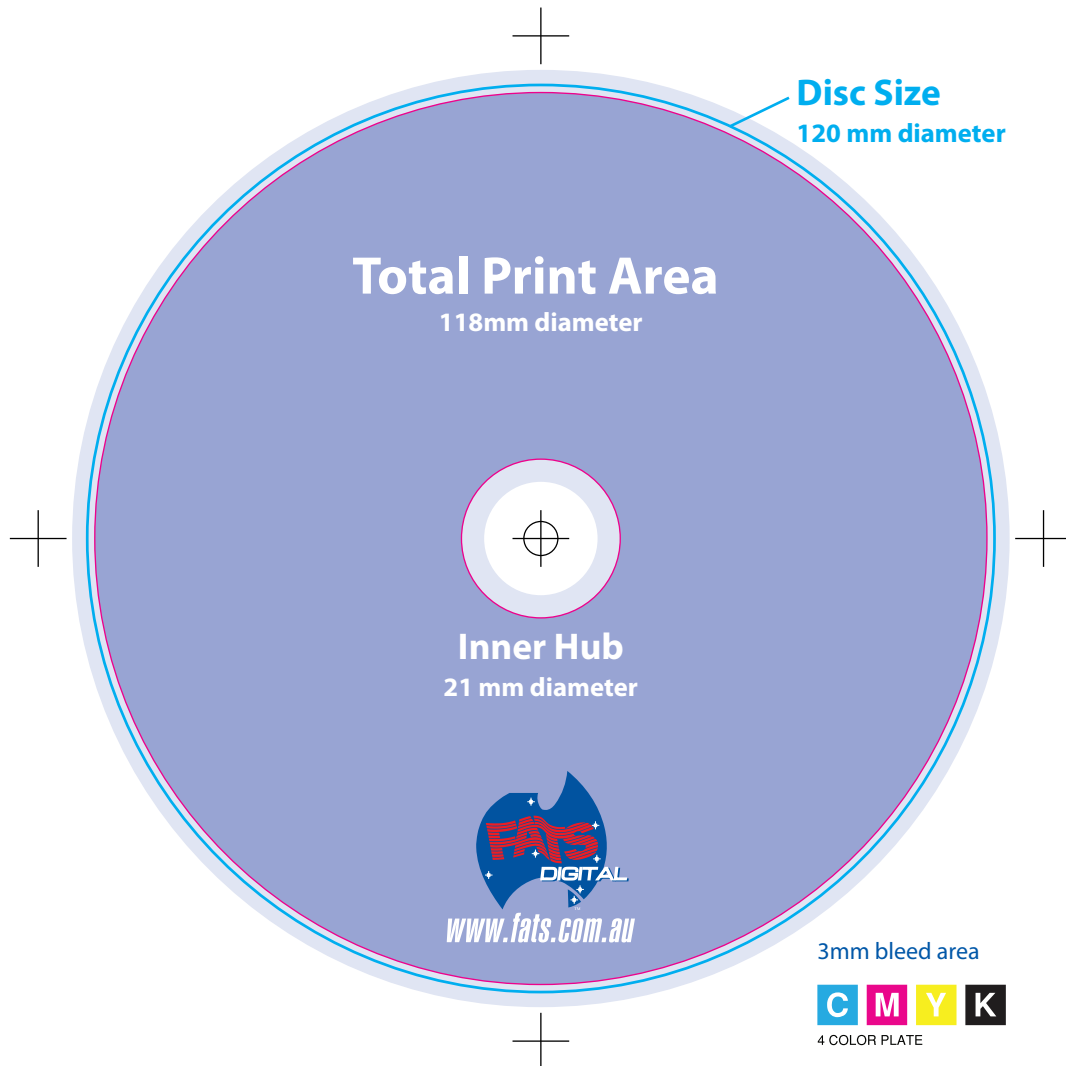

# FATS - CD/DVD Disc Art

 BLEED AREA  PRINT AREA  DIE LINE - DOES NOT PRINT